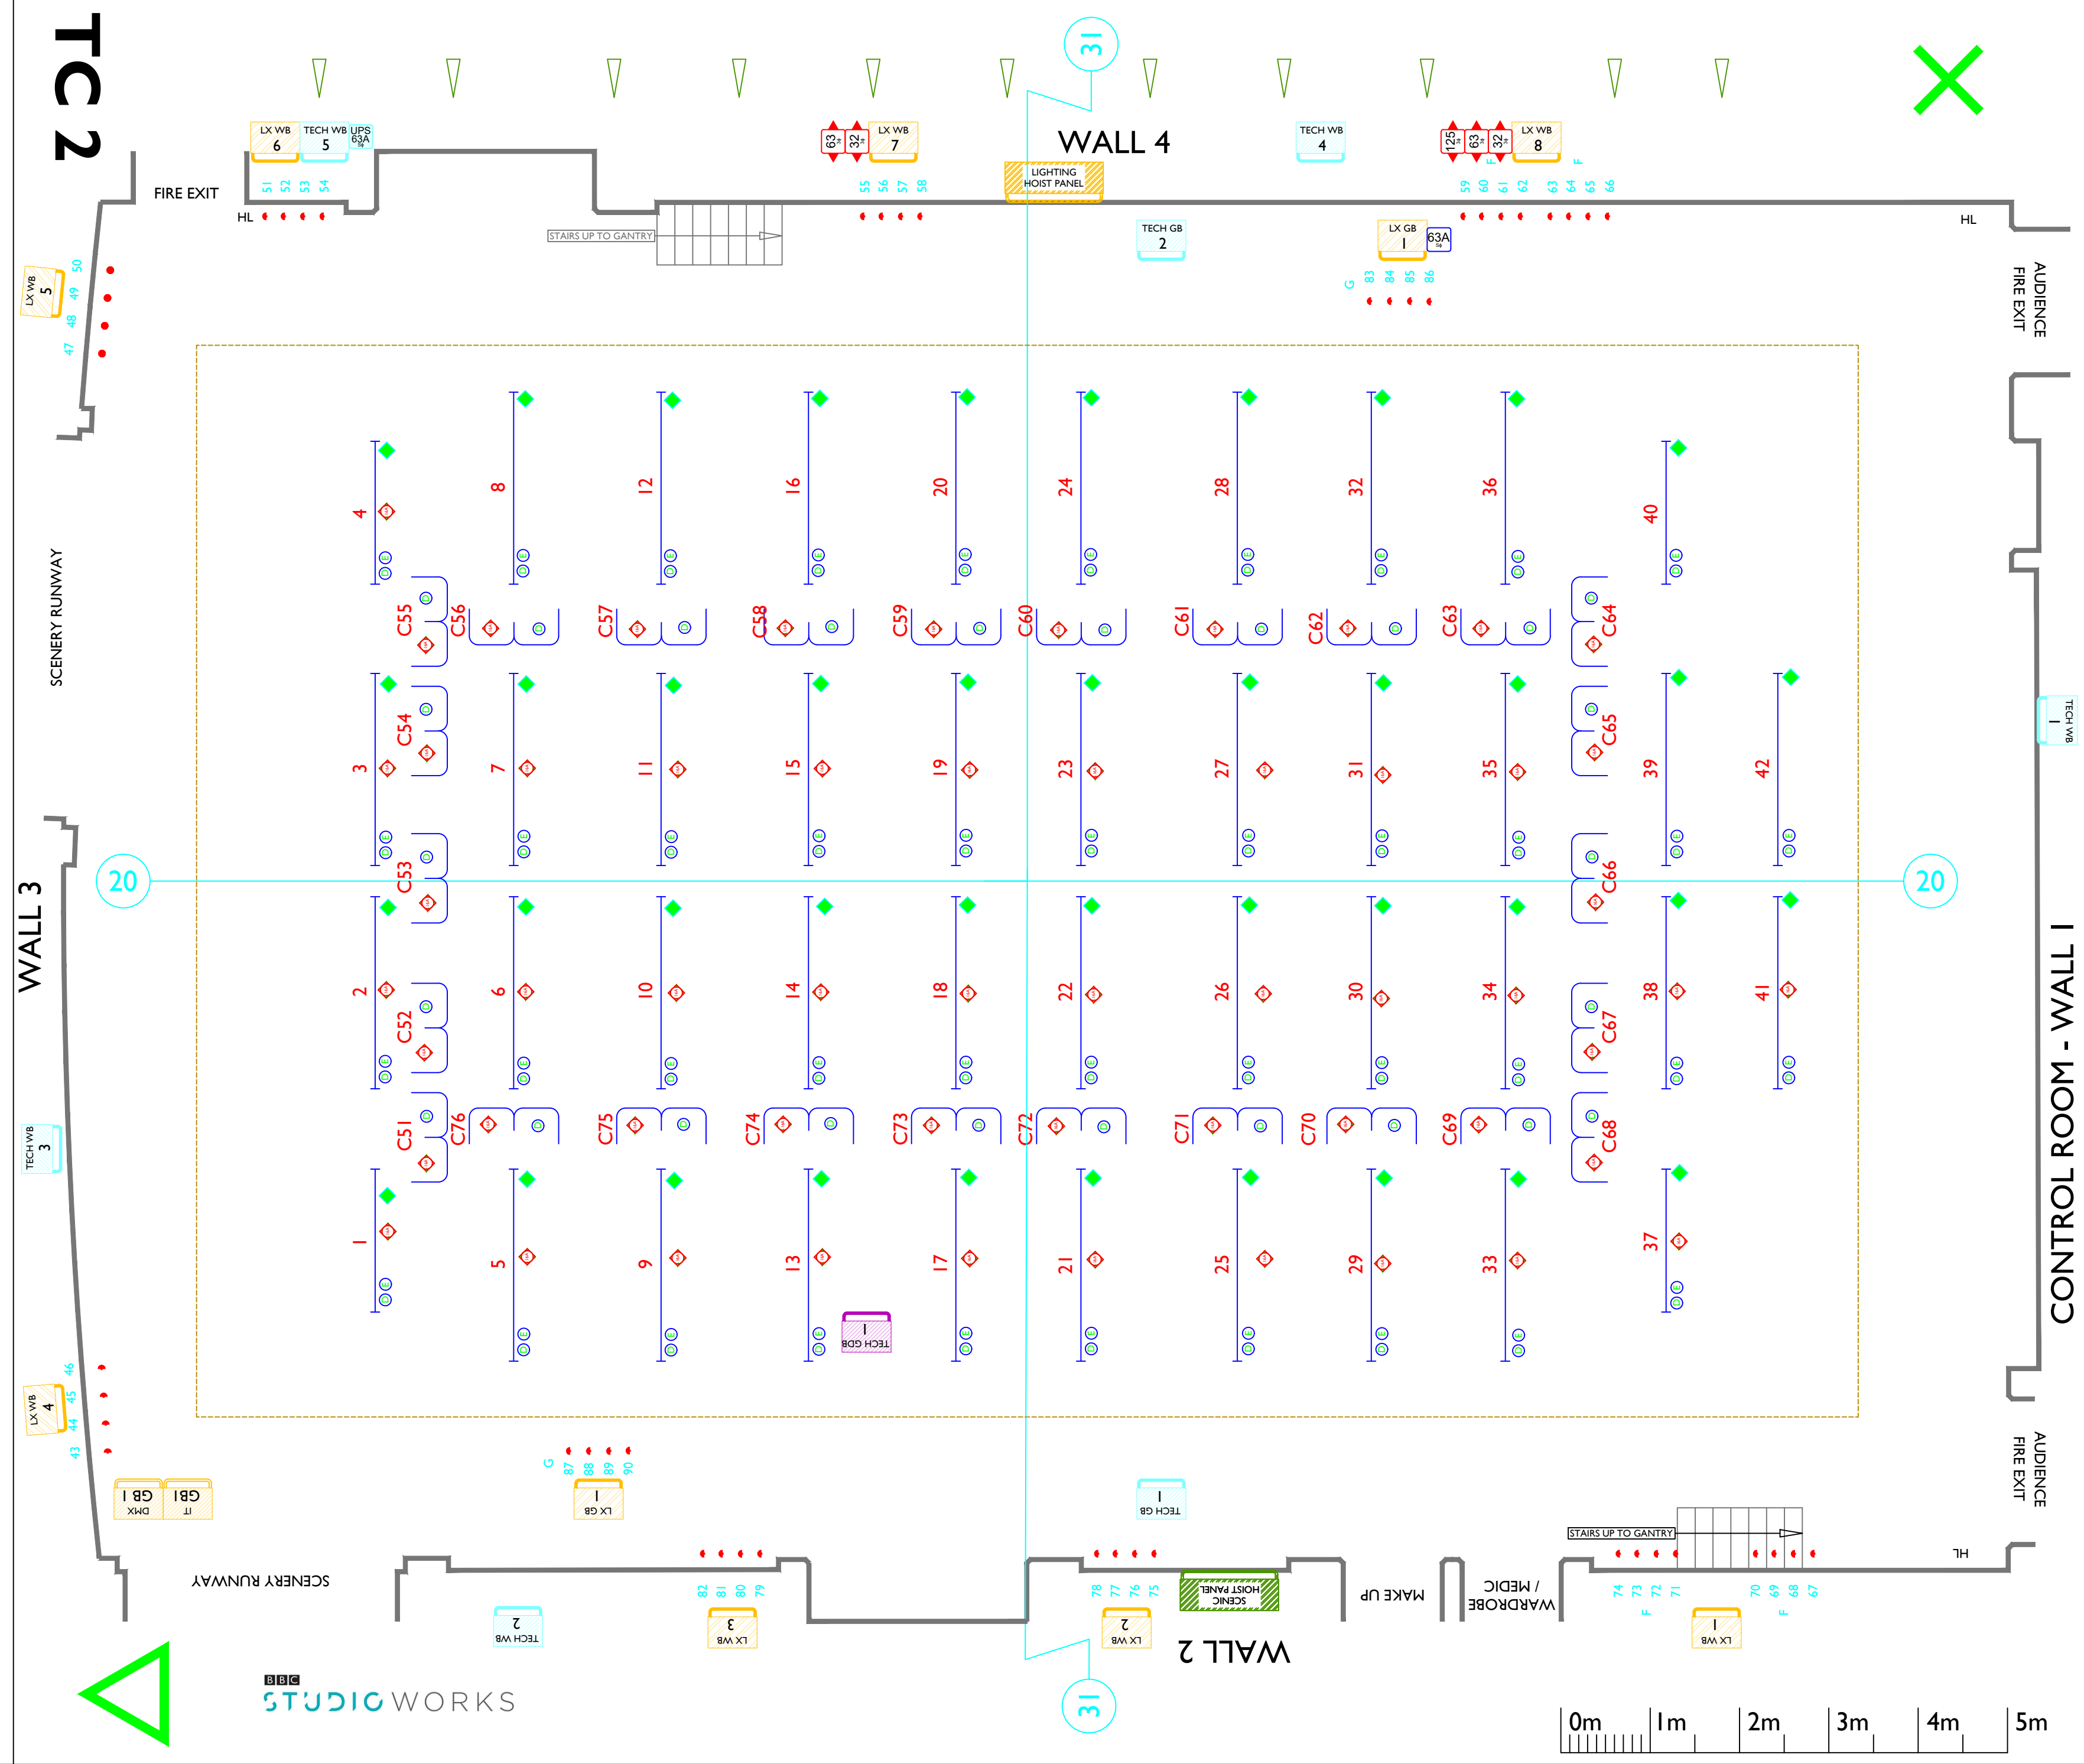

LIGHTING

© BBC Studiosworks Ltd 2017
 Issued April 2020; All previous versions superceded; Errors & Omissions Excepted (E&O)
 Updates: Ver 100 31 July 2017 PSB Vision
 Ver 451 03 May 2020 PSB Vision

- ### LIGHTING FACILITIES
- Nos 1 - 42**
 - Lighting Hoists
 - 1x 2.5kW Shorted Dimmer 1x16A Socket Outlet
 - 1x 3.5kW Raw Mains As 2x16A Socket each with (10A MCB) Fed from DMX patch panel
 - 1x DMX Outlet Tie-Line From patch panel
 - 1x Cat-5
 - Hoist SWL 160Kg
 - Hoist Max Height 6.800M
 - Lighting Hoist Cyclorama Nos C1-C26
 - 1x 2.5kW Raw Mains 1x16A Socket Outlets Fed from DMX patch panel
 - 1x DMX Outlet 25Kg
 - Hoist SWL 25Kg
 - Hoist Max Height 7.100M
 - Floor & Gantry Outlets**
 - 1x 2.5kW Shorted Dimmer 1x16A Socket Outlet
 - Scenic Hoists**
 - Hoist SWL 120Kg
 - Height to underside of grid 7.620M
 - Wall Box Legends**
 - Floor Lighting WB = LX WB ??
 - Gantry Lighting WB = LX GB ??
 - Floor Technical WB = TECH WB ??
 - Gantry Technical WB = TECH GB ??
 - Grid Technical WB = TECH GDB ??