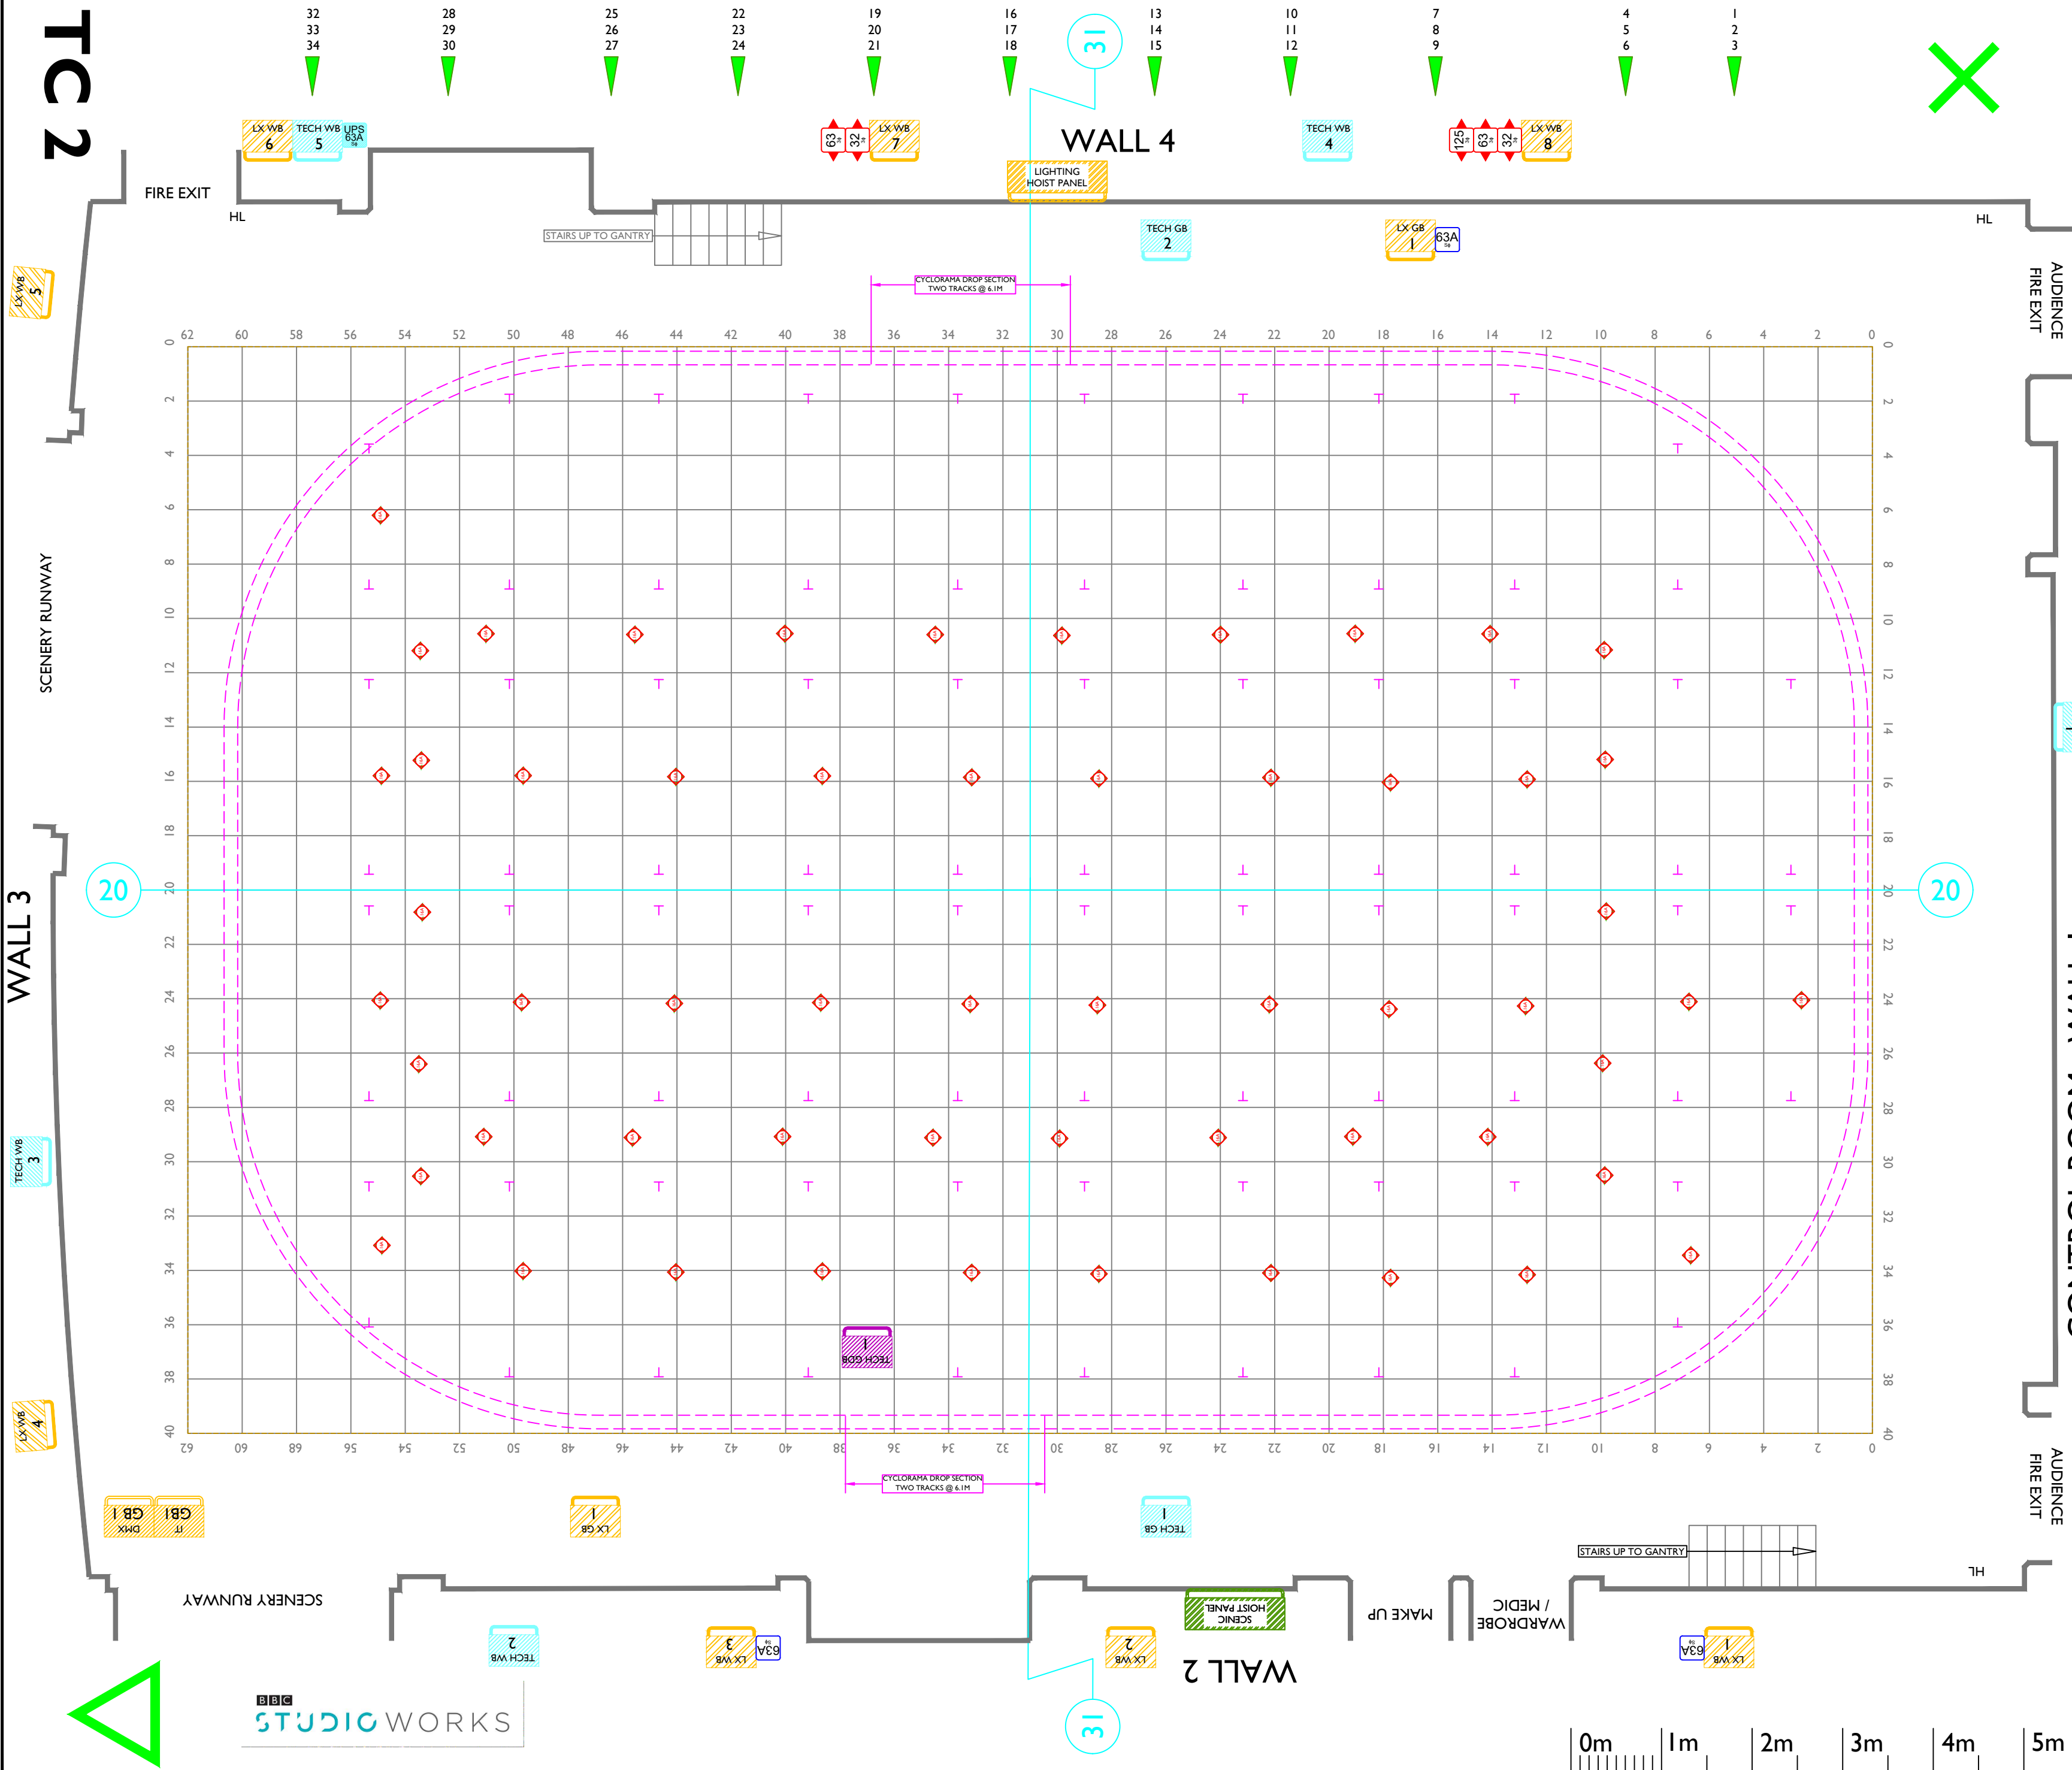

Studio TC2

BBC Studioworks Television Centre Wood Lane White City London W12 7PW
+44 (0) 20 3327 7400 hello@bbcstudioworks.com

Key to Symbols:		Notes:	
	House Lights		MAX HEIGHT OF SCENERY HOOKS IS 1111mm
	Main Roof Trusses		MAX HEIGHT OF LIGHTING BARS IS 6.80M
	Scenic Hoists - 120Kg SWL		FLOOR TO UNDERSIDE OF GRID 7.62M
	Scenic Setting Floor Grid Markings (400mm Sq)		STUDIO FLOOR GRID MARKINGS - 600mm SQ
	Studio Gantry Outline		Lighting Hoist Outline SWL 160kg
	125W Wallbox Production LX Power fed from 125A 3ph Supply		Lighting Hoist Control Panel
	32W Wallbox Production LX Power fed from 125A 3ph Supply		Lighting Wall Box
	32A 5p-NE GS POWER		Scenic Hoist Control Panel
	63A 5p-NE GS POWER		Technical Wall Box
	UPS 63A 5p-NE TECHNICAL POWER		
Wall Box Legends o Floor Lighting WB = LX WB ?? o Gantry Lighting WB = LX GB ?? o Floor Technical WB = TECH WB ?? o Gantry Technical WB = TECH GB ?? o Grid Technical WB = TECH GDB ??			

PRODUCTION DESIGN NOTES:

PRODUCTION

COSTING NO.

DESIGNER

DIRECTOR

DRAWN BY

ZERO DATE

PRODUCTION DATE

TC 2

SCENERY RUNWAY

WALL 3

TECH WB 3

LX WB 4

AUDIENCE FIRE EXIT

CONTROL ROOM - WALL I

AUDIENCE FIRE EXIT

FIRE EXIT

HL

HL

HL

STAIRS UP TO GANTRY

WARDROBE / MEDIC

MAKE UP

WALL 2

TECH WB 2

LX WB 1

63A

IT

DHX

GB 1

GB 1

IT

DHX

GB 1

GB 1

IT

DHX

GB 1

GB 1

IT

DHX

GB 1

GB 1

IT

DHX

GB 1

GB 1

IT

DHX

GB 1

GB 1

IT

DHX

GB 1

GB 1

IT

DHX

GB 1

GB 1

IT

DHX

GB 1

GB 1

IT

DHX

GB 1

GB 1

IT

DHX

GB 1

GB 1

IT

DHX

GB 1

GB 1

IT

DHX

GB 1

GB 1

IT

DHX

GB 1

GB 1

IT

DHX

GB 1

GB 1

IT

DHX

GB 1

GB 1

IT

DHX

GB 1

GB 1

IT

DHX

GB 1

GB 1

IT

DHX

GB 1

GB 1

IT

DHX

GB 1

GB 1

IT

DHX

GB 1

GB 1

IT

DHX

GB 1

GB 1

IT

DHX

GB 1

GB 1

IT

DHX

GB 1

GB 1

IT

DHX

GB 1

GB 1

IT

DHX

GB 1

GB 1

IT

DHX

GB 1

GB 1

IT

DHX

GB 1

GB 1

IT

DHX

GB 1

GB 1

IT

DHX

GB 1

GB 1

IT

DHX

GB 1

GB 1

IT

DHX

GB 1

GB 1

IT

DHX

GB 1

GB 1

IT

DHX

GB 1

GB 1

IT

DHX

GB 1

GB 1

IT

DHX

GB 1

GB 1

IT

DHX

GB 1

GB 1

IT

DHX

GB 1

GB 1

IT

DHX

GB 1

GB 1

IT

DHX

GB 1

GB 1

IT

DHX

GB 1

GB 1

IT

DHX

GB 1

GB 1

IT

DHX

GB 1

GB 1

IT

DHX

GB 1

GB 1

IT

DHX

GB 1

GB 1

IT

DHX

GB 1

GB 1

IT

DHX

GB 1

GB 1

IT

DHX

GB 1

GB 1

IT

DHX

GB 1

GB 1

IT

DHX

GB 1

GB 1

IT

DHX

GB 1

GB 1

IT

DHX

GB 1

GB 1

IT

DHX

GB 1

GB 1

IT

DHX

GB 1

GB 1

IT

DHX

GB 1

GB 1

IT

DHX

GB 1

GB 1

IT

DHX

GB 1

GB 1

IT

DHX

GB 1

GB 1