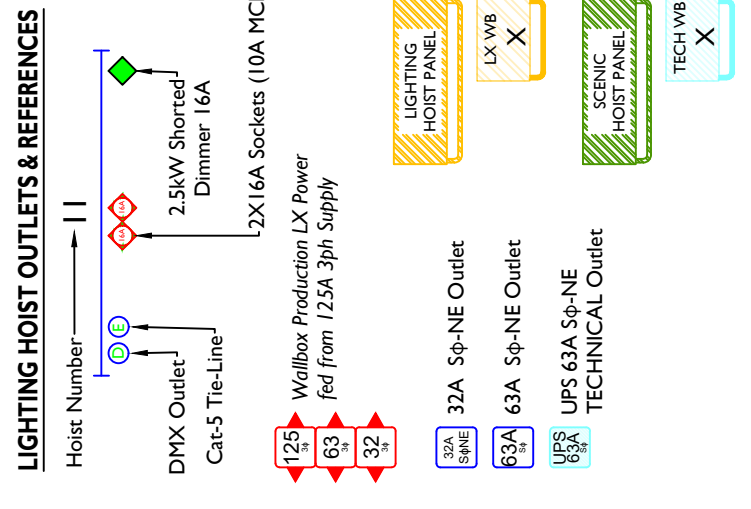

DHX

GB 1

GB 1

IT

DHX

GB 1

GB 1

IT

LIGHTING

© BBC Studiosworks Ltd 2017
 Issued April 2020; All previous versions superceded; Errors & Omissions Excepted (E&O)
 Updates: Ver 100 31 July 2017 PSB Vision
 Ver 451 03 May 2020 PSB Vision

- ### LIGHTING FACILITIES
- Nos 1 - 42**
 - Lighting Hoists
 - 1x 2.5kW Shorted Dimmer 1x16A Socket Outlet
 - 1x 3.5kW Raw Mains As 2x16A Socket each with (10A MCB) Fed from DMX patch panel
 - 1x DMX Outlet Tie-Line From patch panel
 - 1x Cat-5
 - Hoist SWL 160Kg
 - Hoist Max Height 6.800M
 - Lighting Hoist Cyclorama Nos C1-C26
 - 1x 2.5kW Raw Mains 1x16A Socket Outlets Fed from DMX patch panel
 - 1x DMX Outlet 25Kg
 - Hoist SWL 25Kg
 - Hoist Max Height 7.100M
 - Floor & Gantry Outlets**
 - 1x 2.5kW Shorted Dimmer 1x16A Socket Outlet
 - Scenic Hoists**
 - Hoist SWL 120Kg
 - Height to underside of grid 7.620M
 - Wall Box Legends**
 - Floor Lighting WB = LX WB ??
 - Gantry Lighting WB = LX GB ??
 - Floor Technical WB = TECH WB ??
 - Gantry Technical WB = TECH GB ??
 - Grid Technical WB = TECH GDB ??